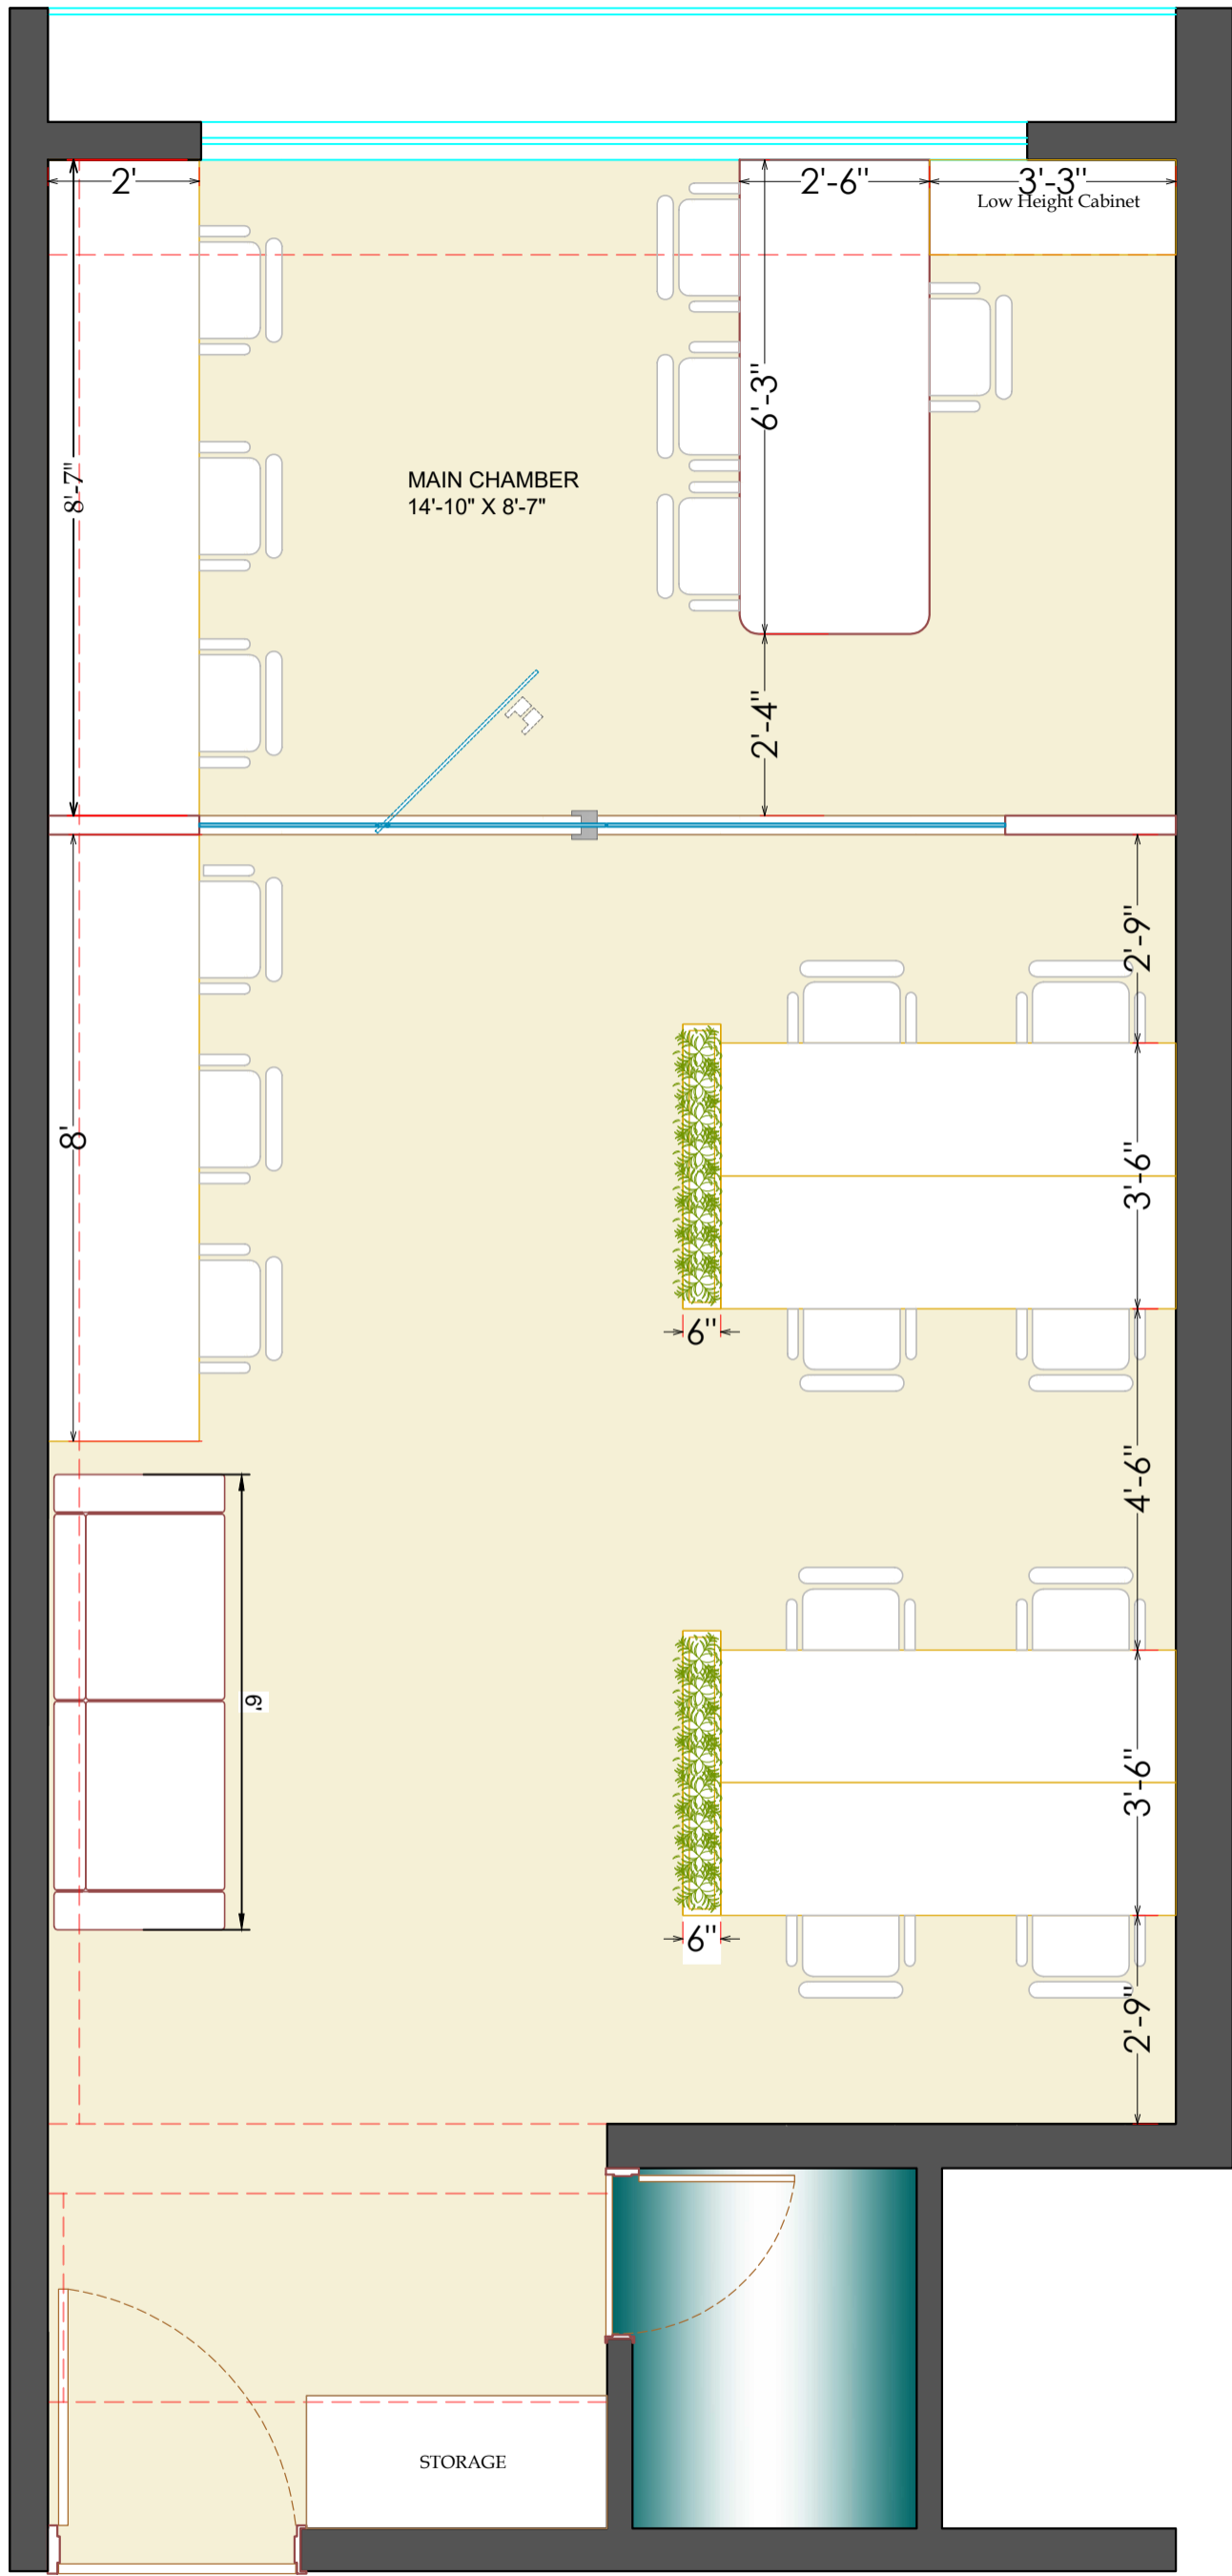

Client: **Ramizbhai Theba**

Drg. Title: **Commercial Layout**

Discription: **Final Furniture Layout**

TECHNICAL DETAIL

Drg. No. : 001

Scale : N.T.S.

Date : 1/4/2026

Drg. By : Manav

Drg. Title: **Commercial Layout**

Discription: **Final Furniture Layout**

TECHNICAL DETAIL

Drg. No. : **002**

Scale : **N.T.S.**

Date : **1/4/2026**

Drg. By : **Manav**

Checked By : **- Dhruvi**

**STUDIO W n F**  
 INTERIOR | ARCHITECTURE

2007, Wings Business Bay,  
 150 Feet Ring Road,  
 Nr. ITC Fortune Hotel,  
 Rajkot.

info@wnfdesignstudio.com

Mo : +91 85300 70800

Client: <b>Ramizbhai Theba</b>	Discription <b>Final Furniture Layout</b>	Direction 	<b>TECHNICAL DETAIL</b> Drg. No. : 003 Scale : N.T.S. Date : 1/4/2026 Drg. By : Manav Checked By : - Dhruvi	<b>STUDIO W n F</b> INTERIOR   ARCHITECTURE 2007, Wings Business Bay, 150 Feet Ring Road, Nr. ITC Fortune Hotel, Rajkot.
Drg. Title: <b>Commercial Layout</b>			info@wnfdesignstudio.com Mo :-+91 85300 70800	