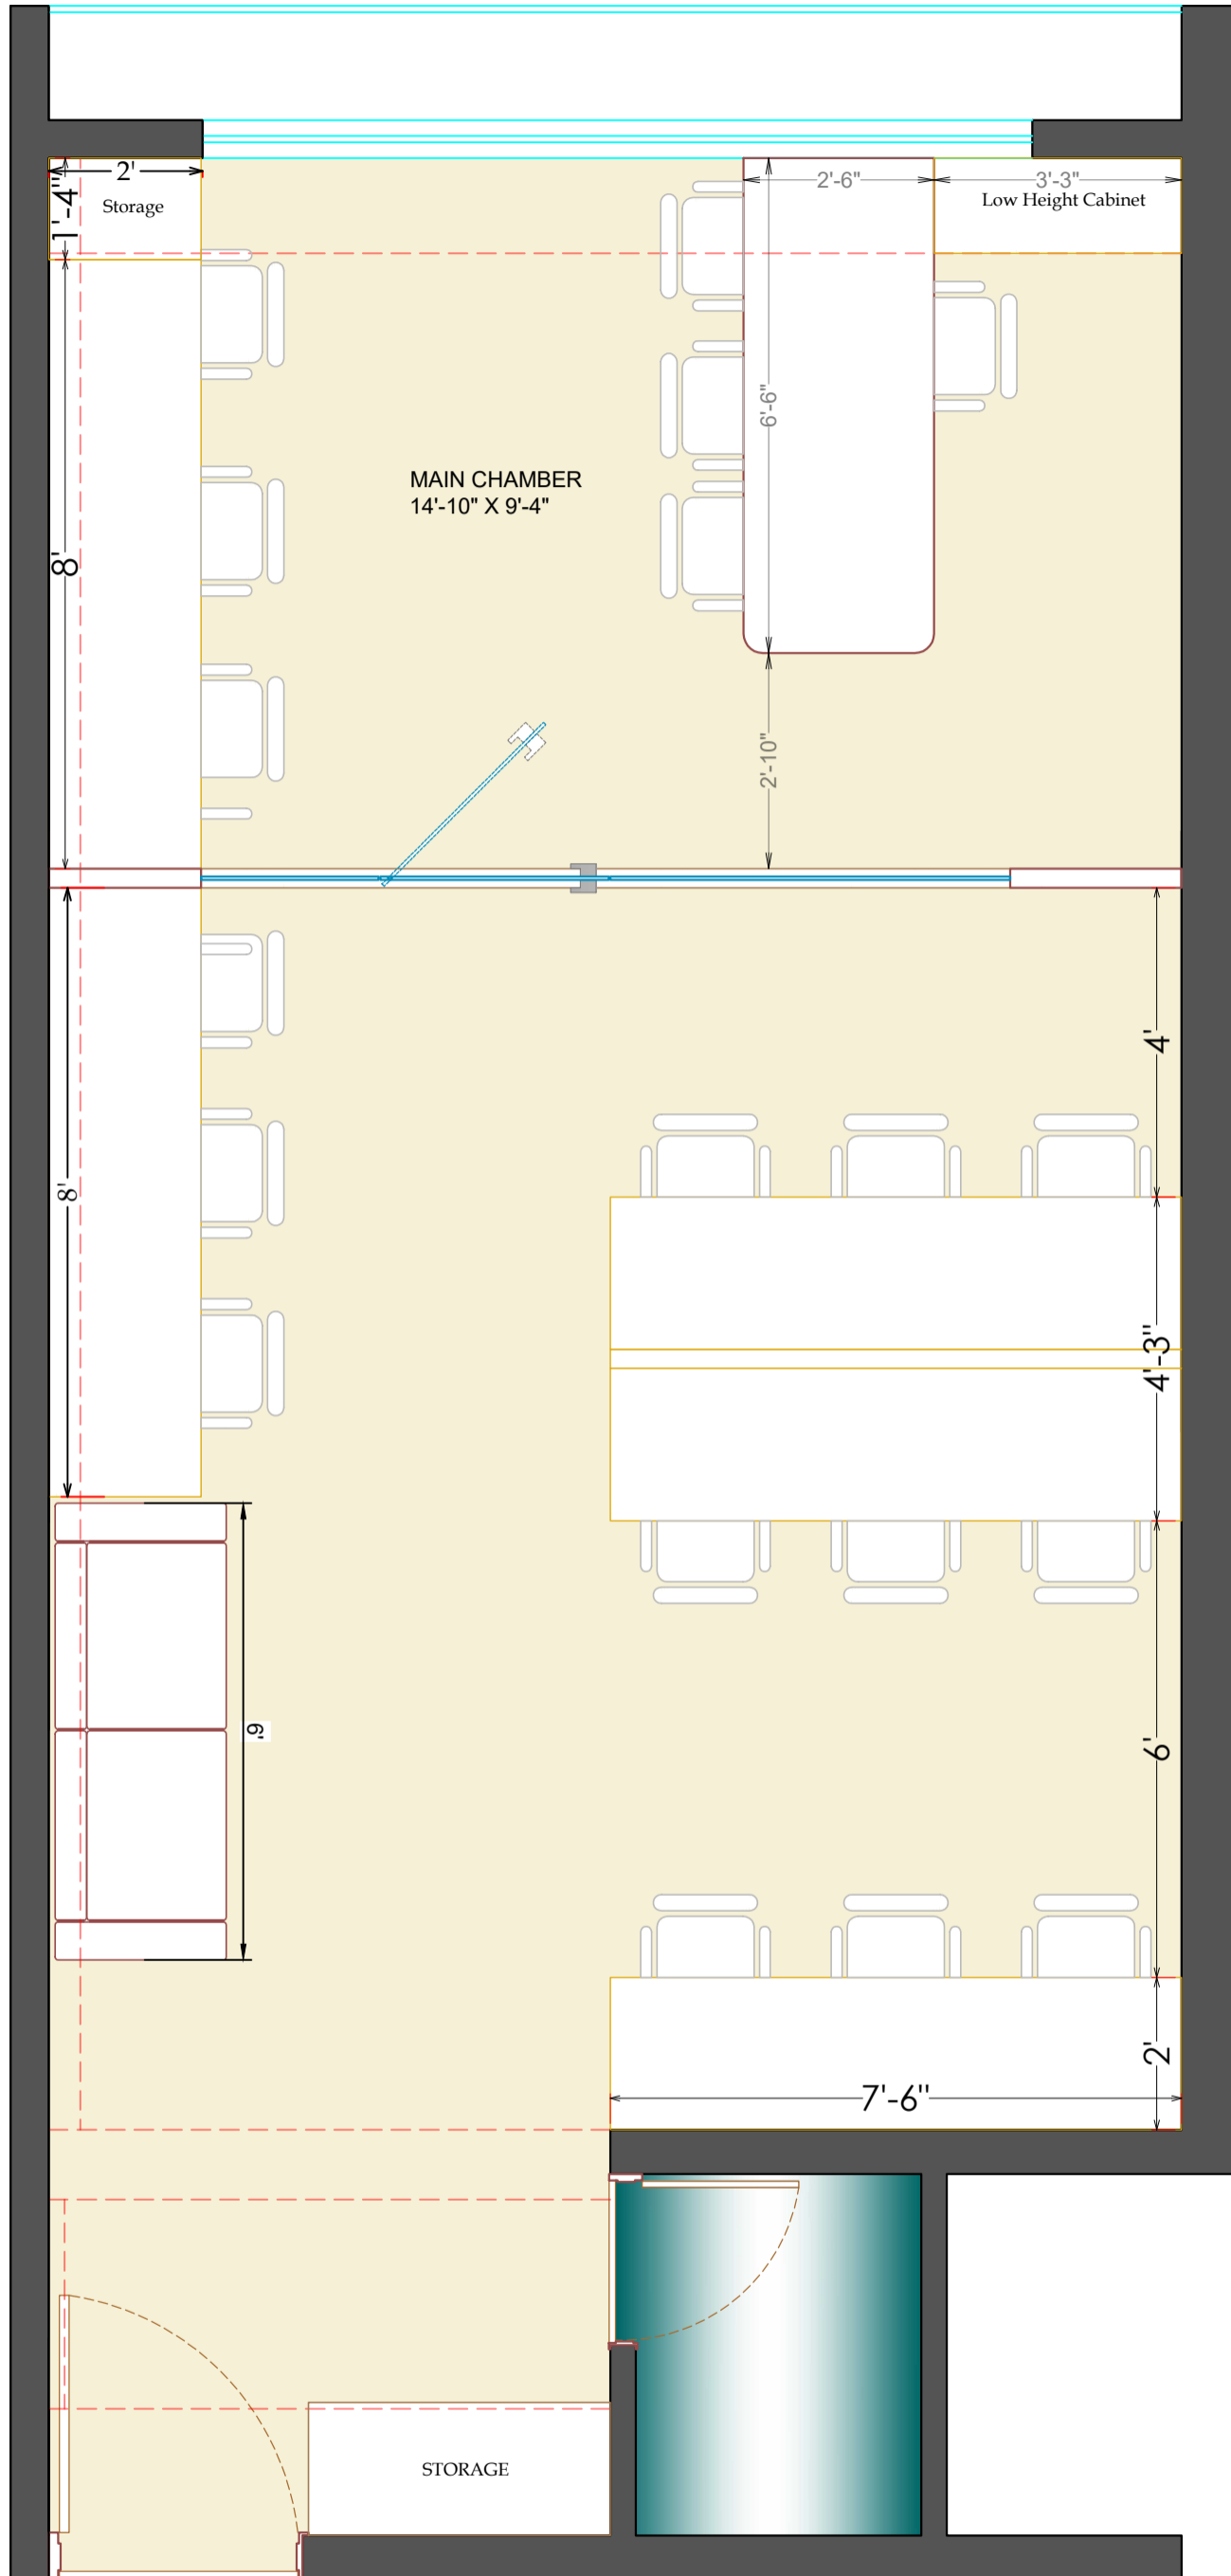

Client: **Ramizbhai Theba**

Drg. Title: **Commercial Layout**

Discription: **Final Furniture Layout**

TECHNICAL DETAIL

Drg. No. : 001

Scale : N.T.S.

Date : 1/4/2026

Drg. By : Manav

Checked By : - Dhruvi

**STUDIO W n F**

INTERIOR | ARCHITECTURE

2007, Wings Business Bay,  
150 Feet Ring Road,  
Nr. ITC Fortune Hotel,  
Rajkot.

info@wnfdesignstudio.com

Mo :-+91 85300 70800

Client: **Ramizbhai Theba**

Drg. Title: **Commercial Layout**

Discription: **Final Furniture Layout**

TECHNICAL DETAIL

Drg. No. : **002**

Scale : **N.T.S.**

Date : **1/4/2026**

Drg. By : **Manav**

Checked By : **- Dhruvi**

**STUDIO W n F**  
 INTERIOR | ARCHITECTURE

2007, Wings Business Bay,  
 150 Feet Ring Road,  
 Nr. ITC Fortune Hotel,  
 Rajkot.

info@wnfdesignstudio.com

Mo : +91 85300 70800

Client: <b>Ramizbhai Theba</b>	Discription <b>Final Furniture Layout</b>	Direction 	<b>TECHNICAL DETAIL</b> Drg. No. : 003 Scale : N.T.S. Date : 1/4/2026 Drg. By : Manav Checked By : - Dhruvi	<b>STUDIO W n F</b> INTERIOR   ARCHITECTURE 2007, Wings Business Bay, 150 Feet Ring Road, Nr. ITC Fortune Hotel, Rajkot.
Drg. Title: <b>Commercial Layout</b>			info@wnfdesignstudio.com Mo :-+91 85300 70800	